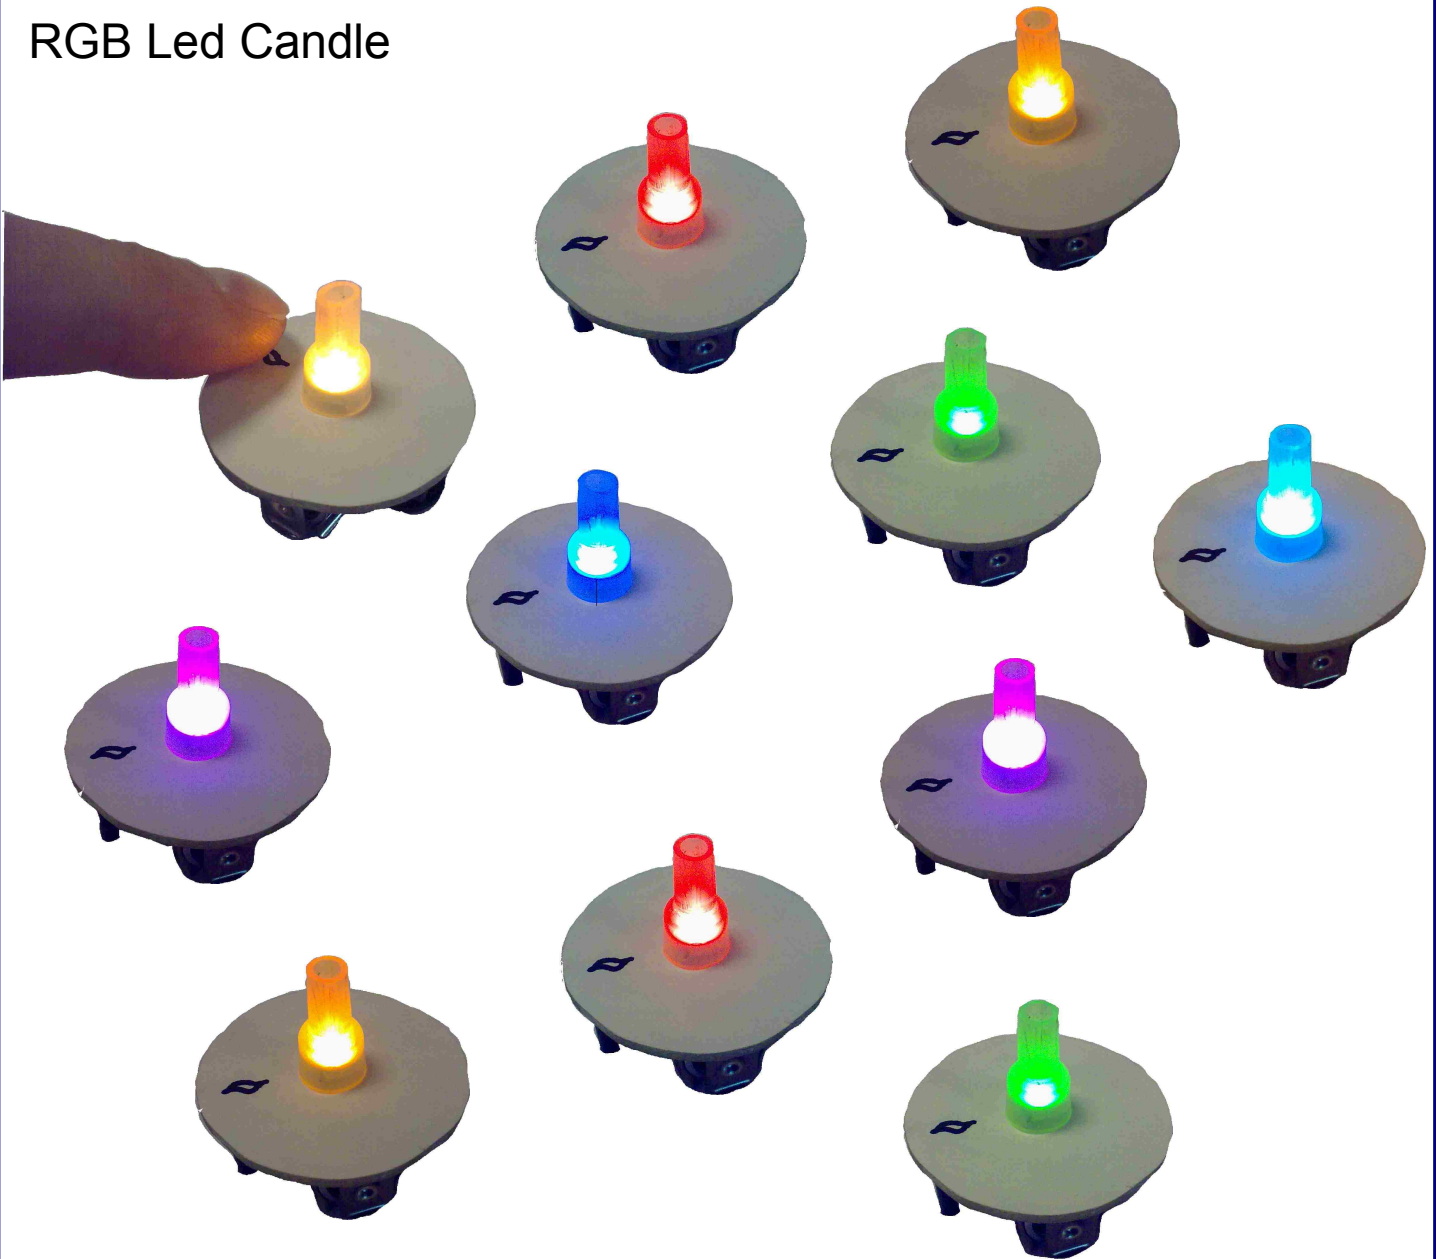

RGB Led Candle

Features

Colours: Yellow / Red / Blue / Green / Cyan / Magenta

Fixed colour or automatic colour change mode

Hi-power RGB led

Realistic flickering flame effect, as opposed to similar import items

Safe for pets, children and furniture

Specifications

- Battery: 6V/165mAh 4LR44 (not incl.) (Velleman part # 4LR44C)
- Power consumption: 3-10mA (depends on selected colour)
- Dimensions: diameter: 38mm, h: 36mm